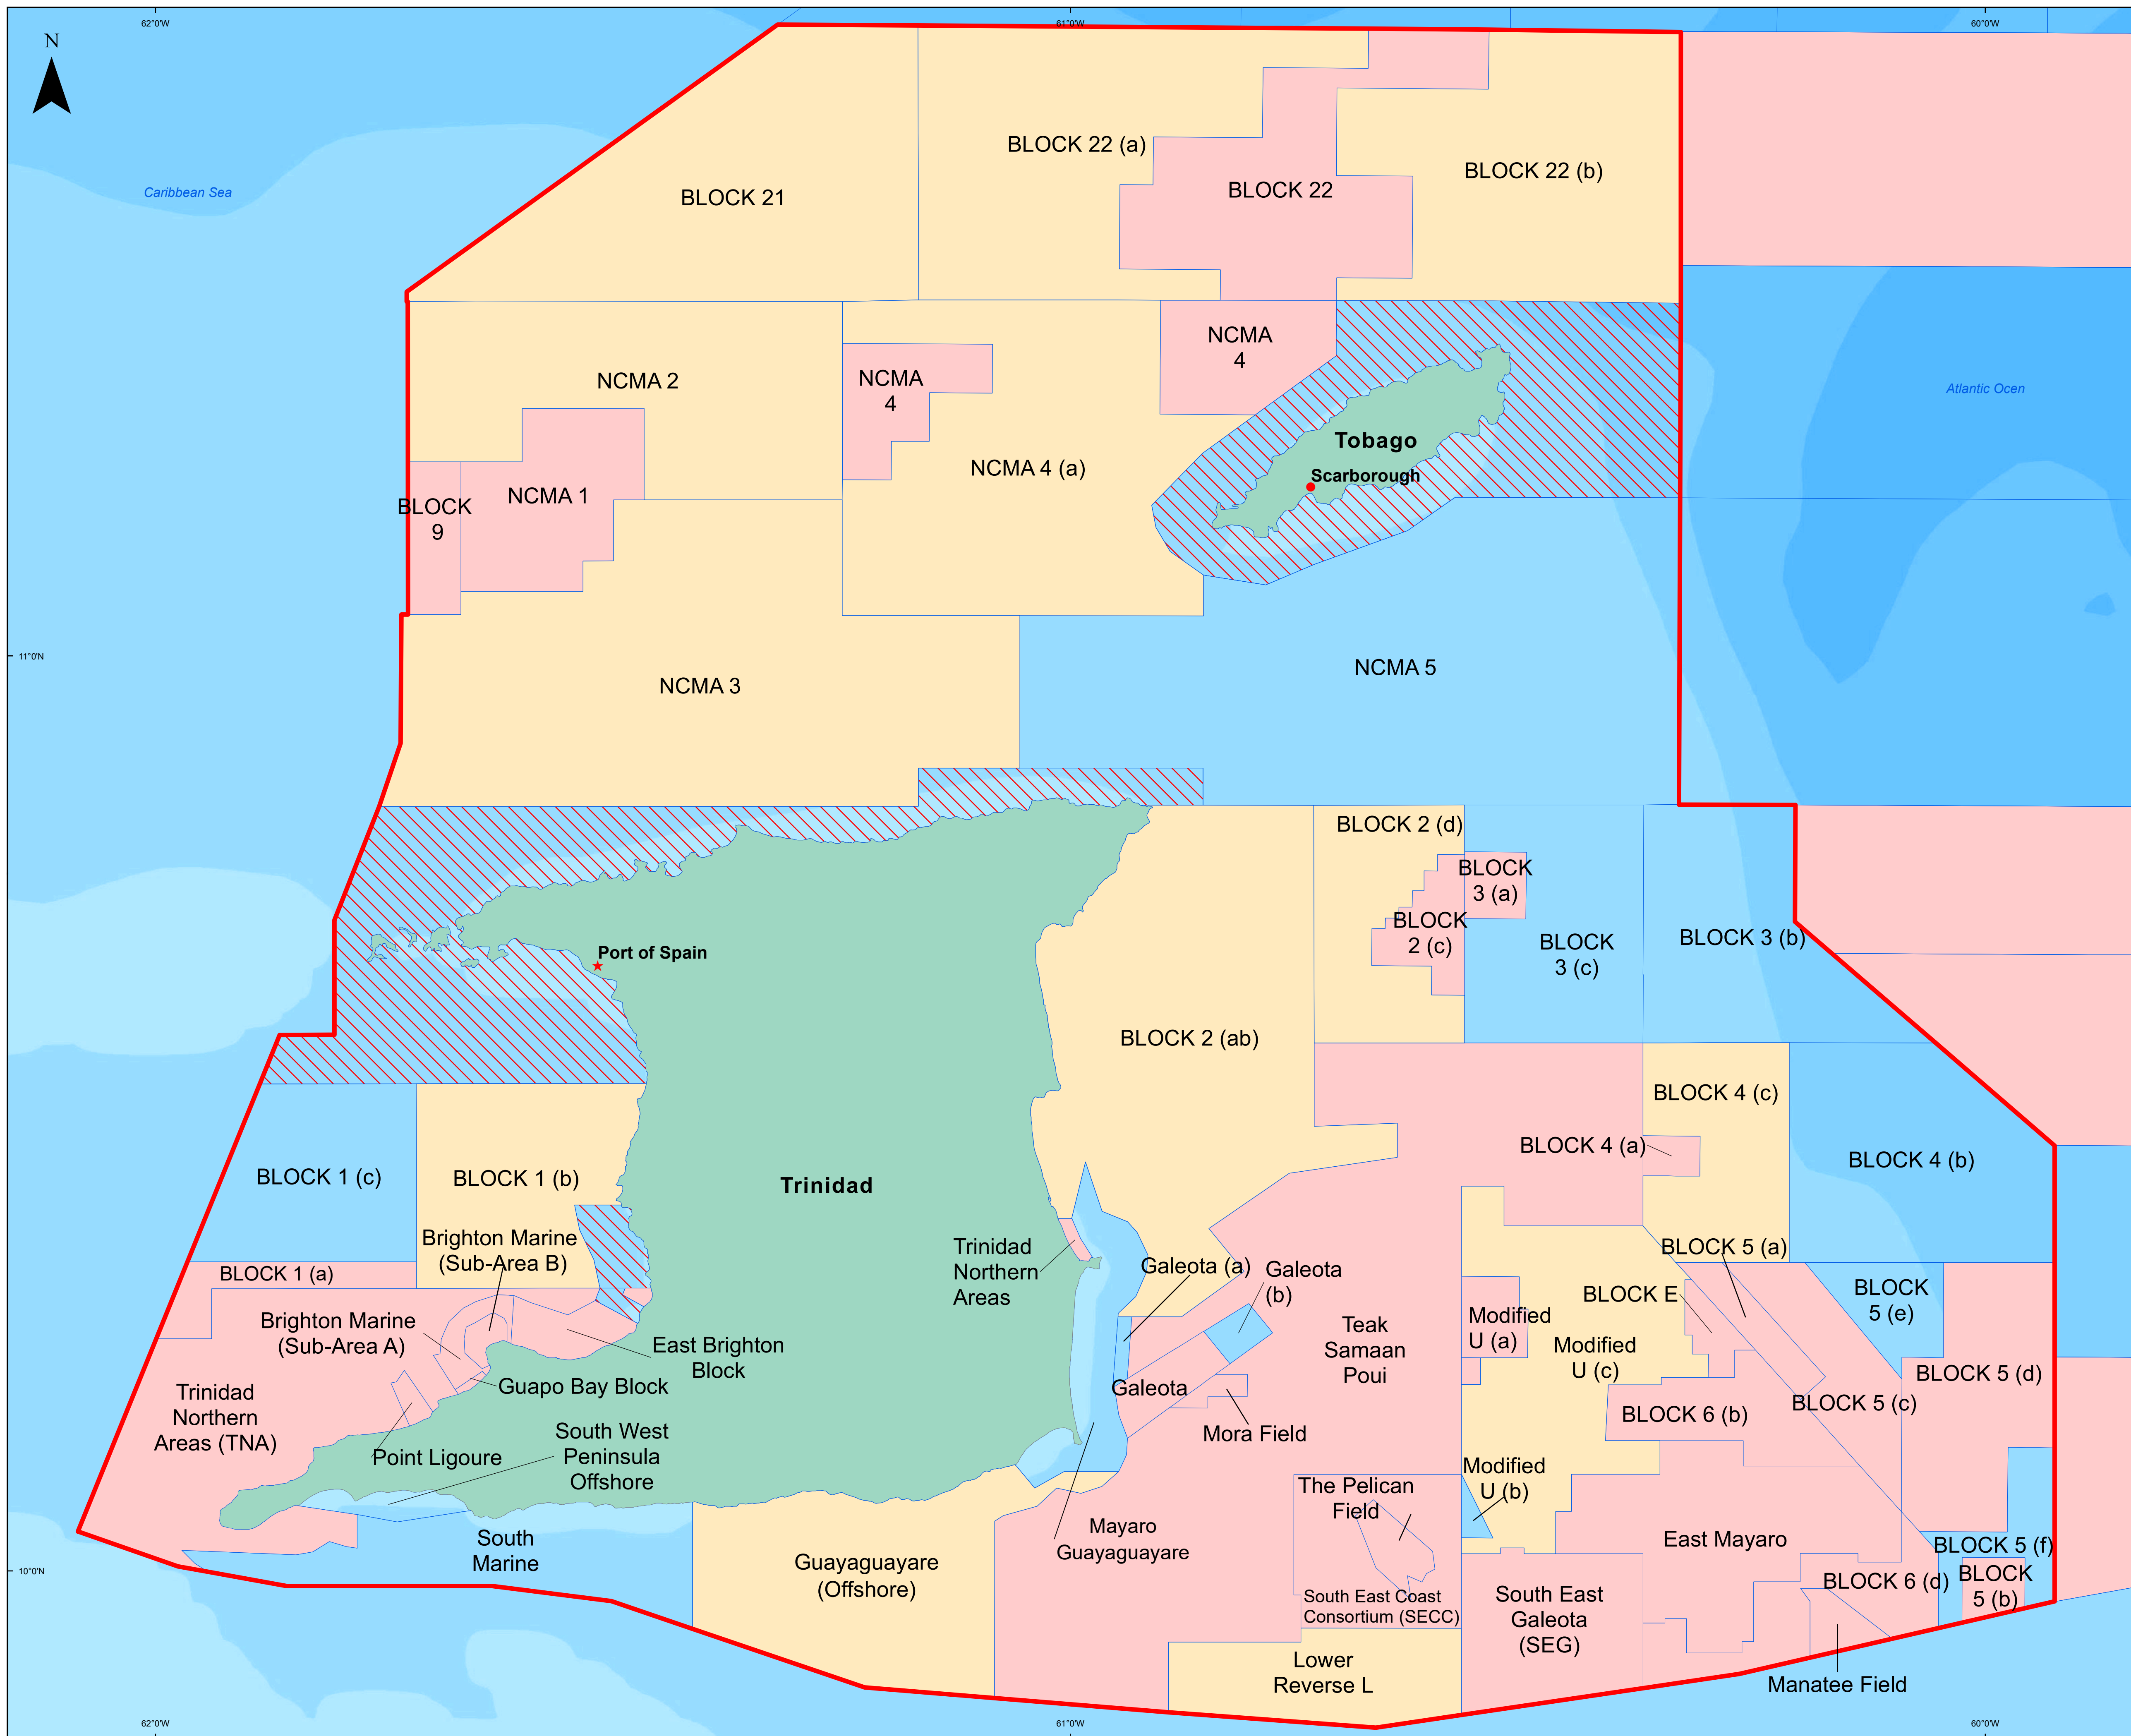

SHALLOW WATER COMPETITIVE BIDDING ROUND 2023

Legend

- Licensed Blocks
- Unavailable Acreage
- Blocks Available
- Open Block

Shallow Water Competitive Bidding Round Blocks

1. Block 1(b)
2. Block 2(ab)
3. Block 2(d)
4. Block 4(c)
5. Block 21
6. Block 22(a)
7. Block 22(b)
8. Guayaguayare Offshore
9. Lower Reverse L
10. Modified U(c)
11. NCMA 2
12. NCMA 3
13. NCMA 4(a)

1 cm = 4 km

1:380,000

Nautical Miles

Kilometers

Coordinate System: GCS WGS 1984

Datum: WGS 1984

Units: Degree